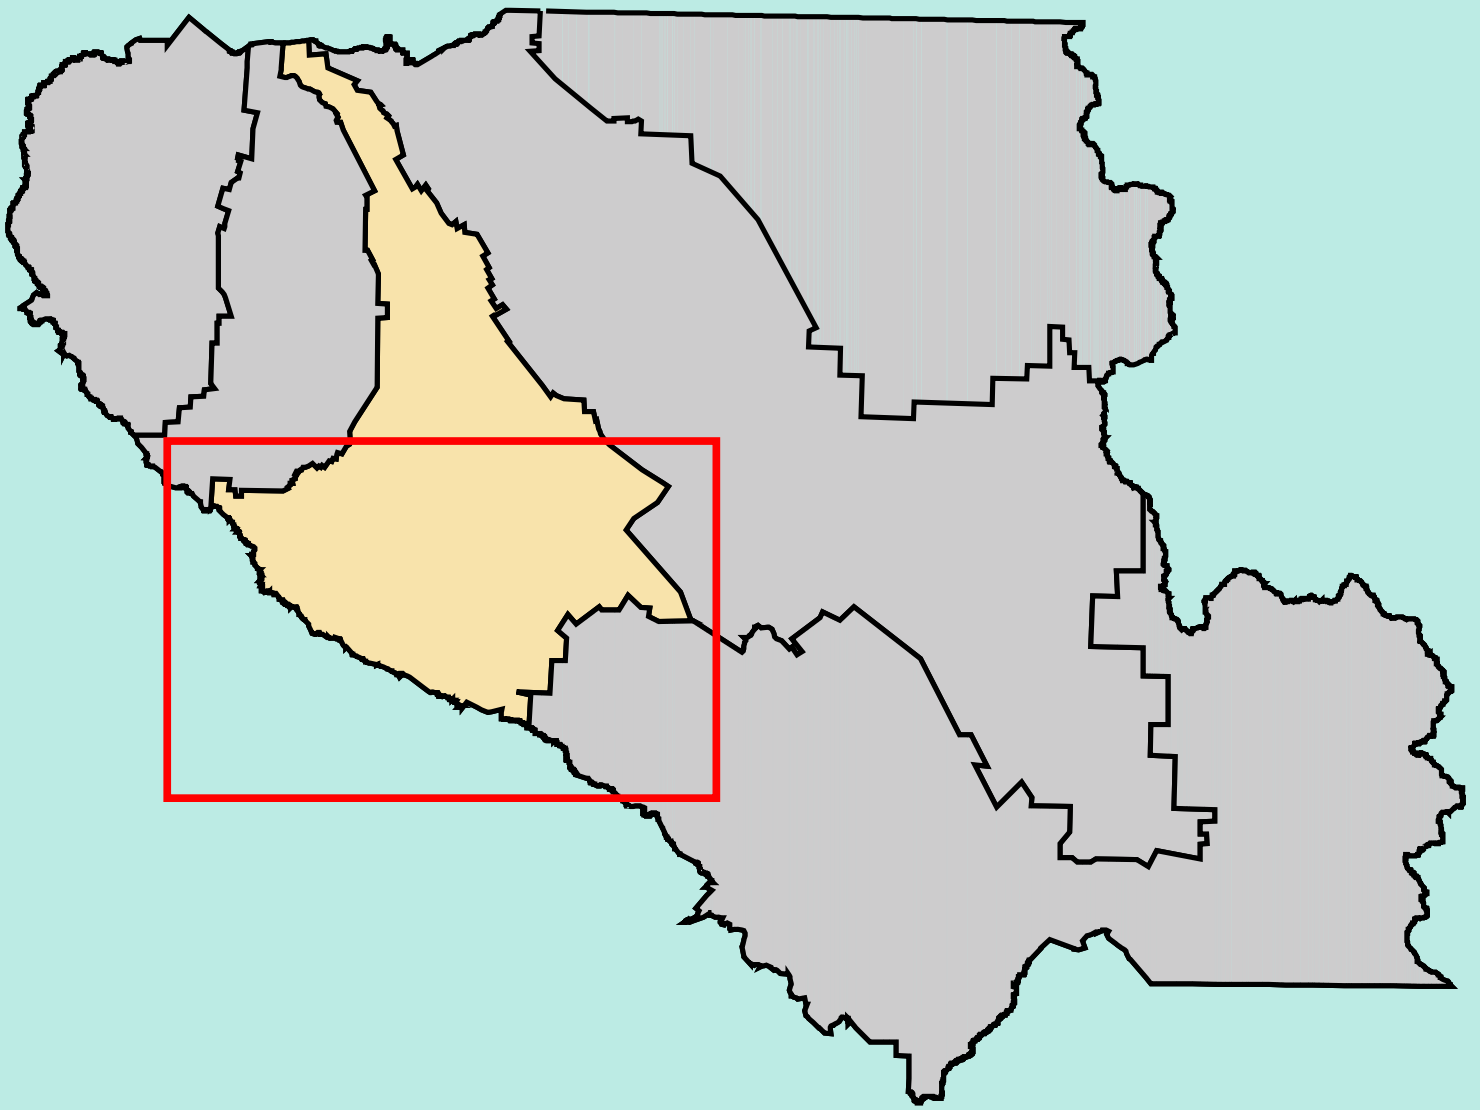

Central Zone (Guadalupe Watershed) 2 of 2

LEGEND

- CURRENT ADOPT-A-CREEK LOCATIONS (AS OF July 29, 2003)
- LANDS OF SCVWD**
- SCVWD EASEMENT
- SCVWD FEE TITLE

*Disclaimer: GIS themes are for illustration and general analysis purposes only and are not accurate to surveying or engineering standards. Information is not guaranteed to be accurate, current or complete and use of this information is your responsibility.