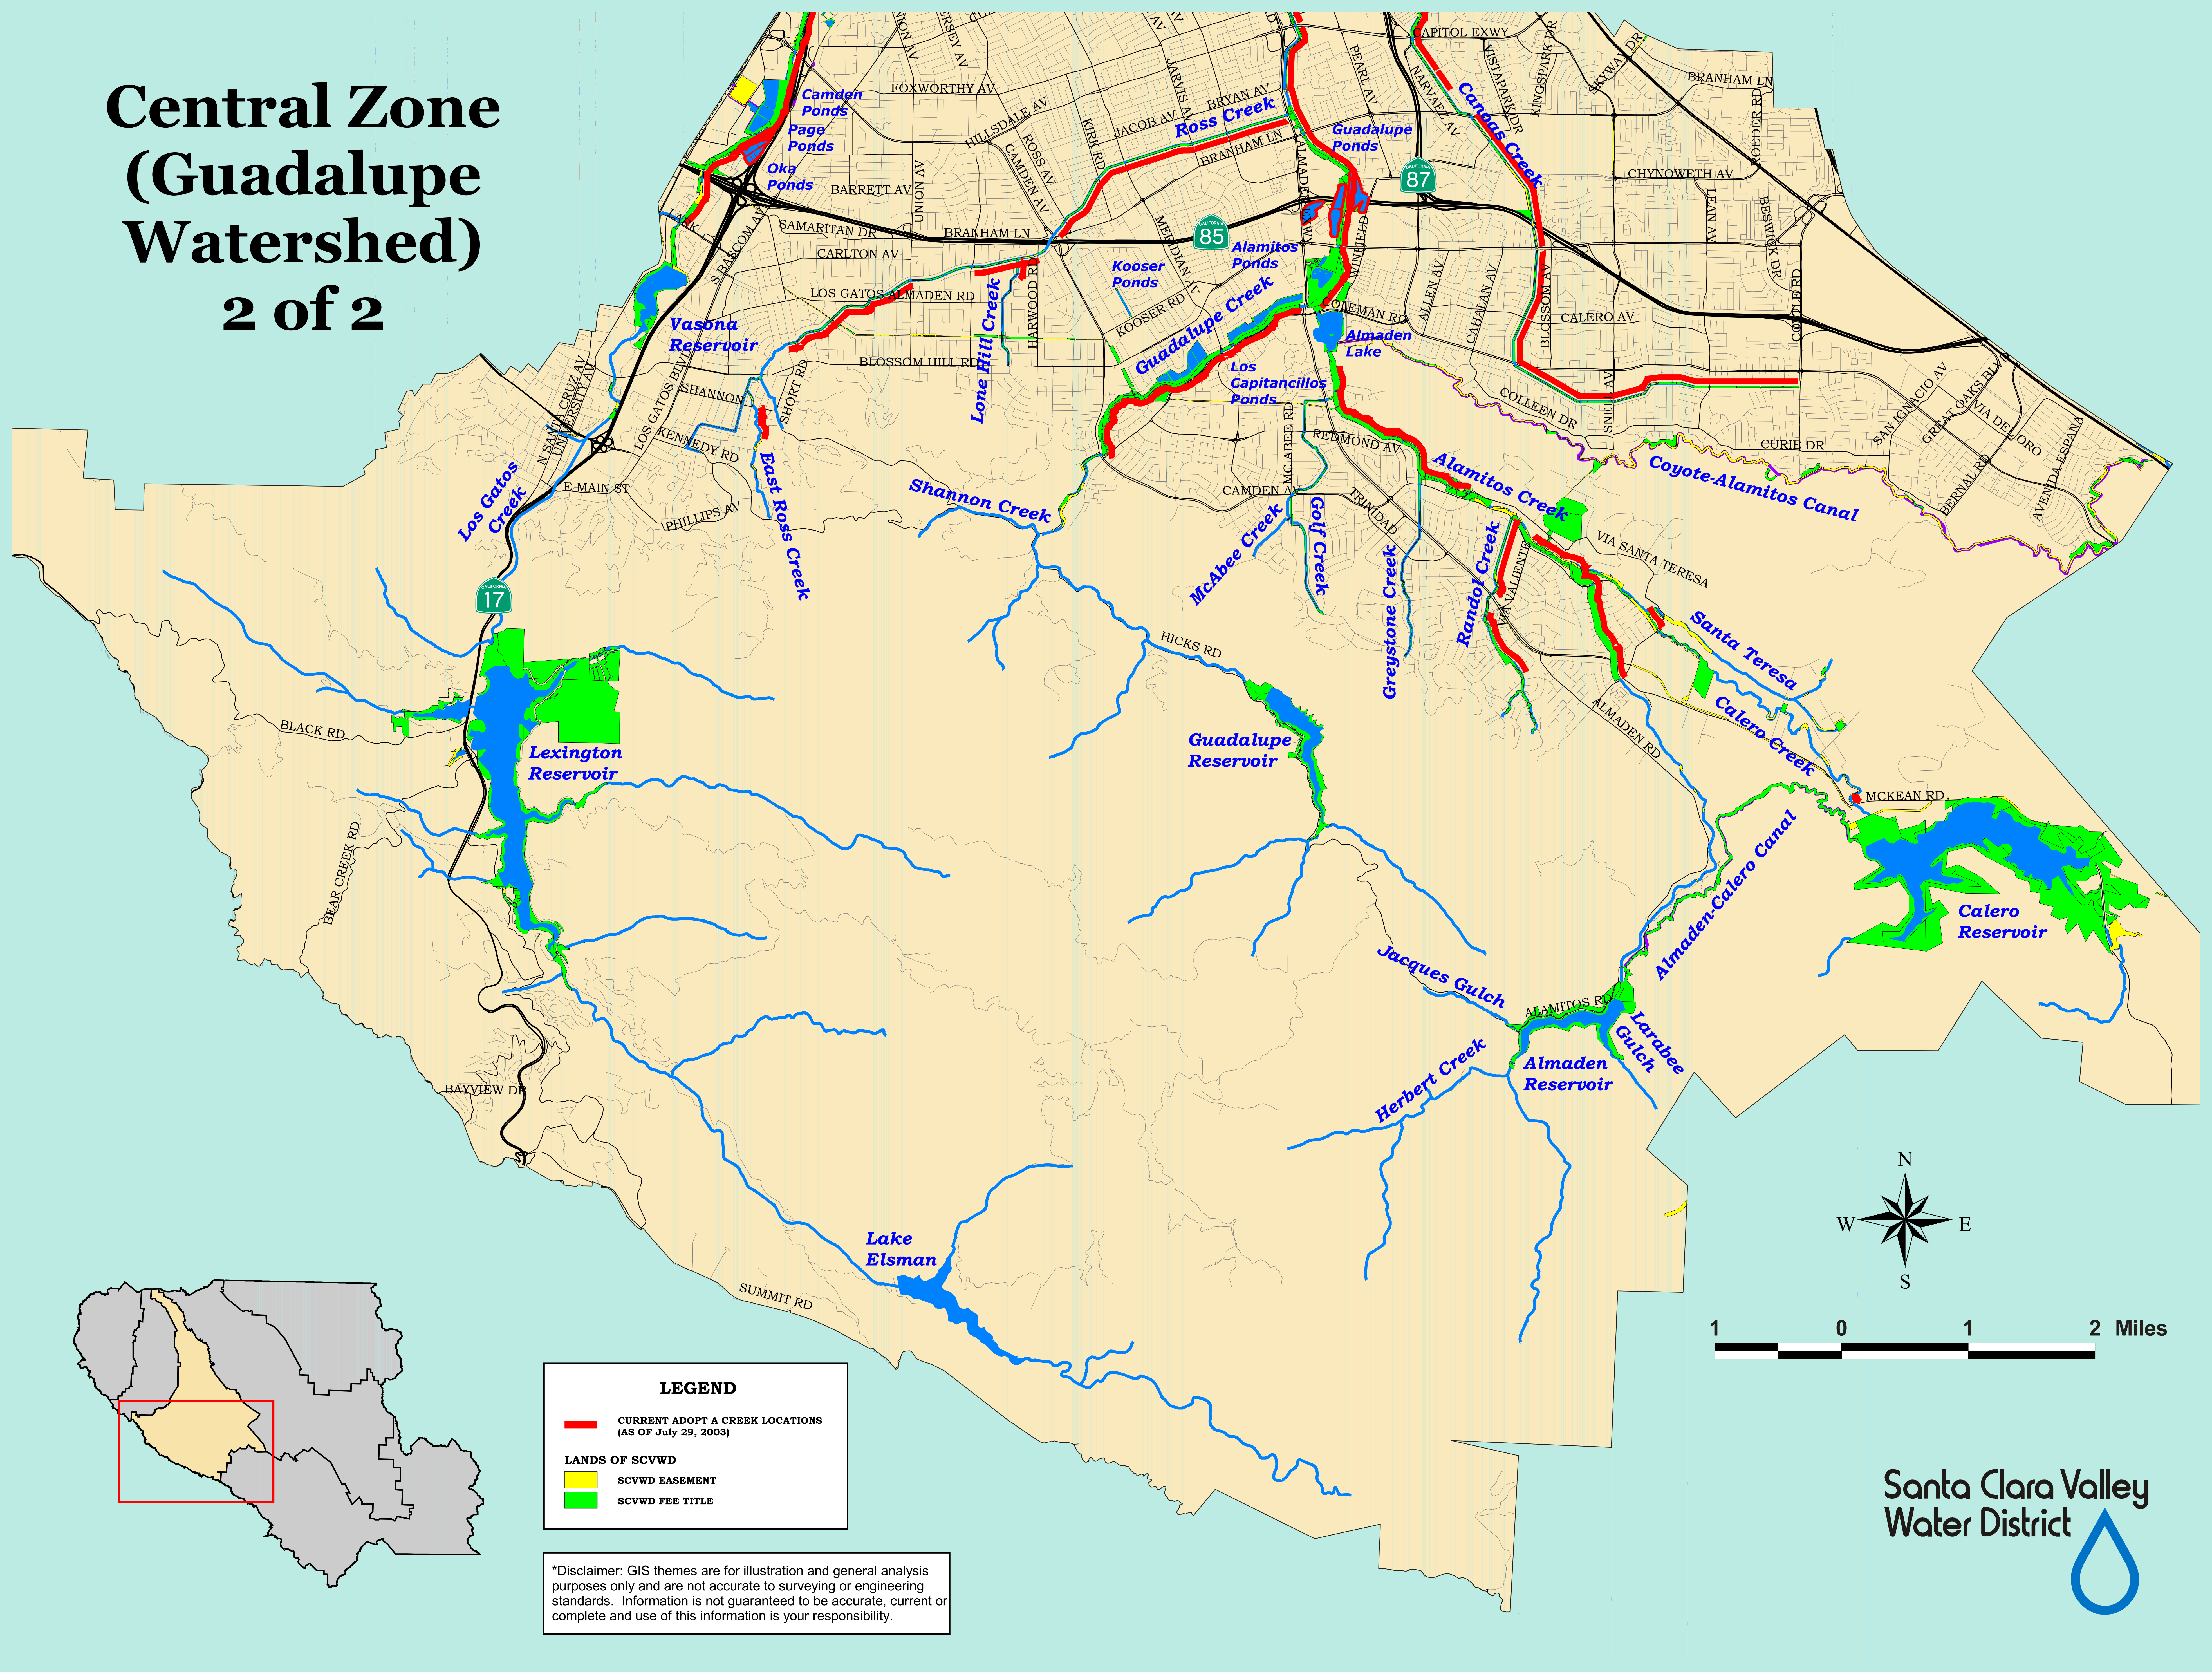

Central Zone (Guadalupe Watershed) 2 of 2

LEGEND

- CURRENT ADOPT-A-CREEK LOCATIONS (AS OF July 29, 2003)
- LANDS OF SCVWD**
- SCVWD EASEMENT
- SCVWD FEE TITLE

*Disclaimer: GIS themes are for illustration and general analysis purposes only and are not accurate to surveying or engineering standards. Information is not guaranteed to be accurate, current or complete and use of this information is your responsibility.