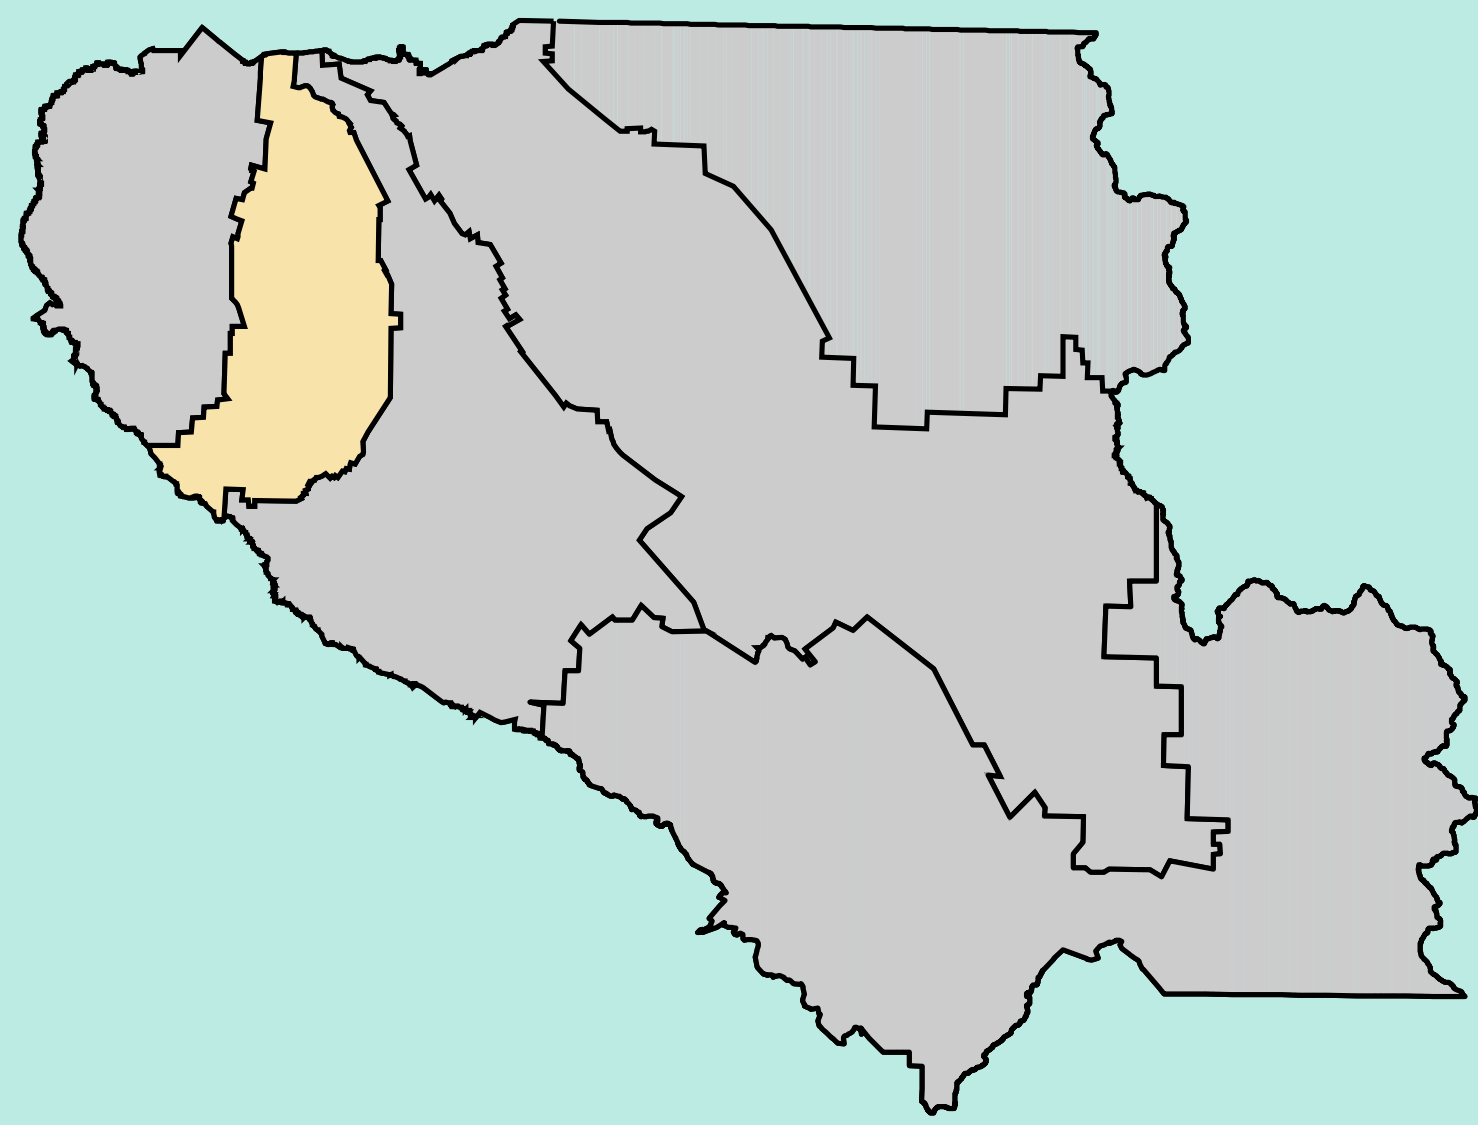

North Central Zone (West Valley Watersheds)

LEGEND

- CURRENT ADOPT A CREEK LOCATIONS (AS OF July 29, 2003)
- LANDS OF SCVWD**
- SCVWD EASEMENT
- SCVWD FEE TITLE

*Disclaimer: GIS themes are for illustration and general analysis purposes only and are not accurate to surveying or engineering standards. Information is not guaranteed to be accurate, current or complete and use of this information is your responsibility.