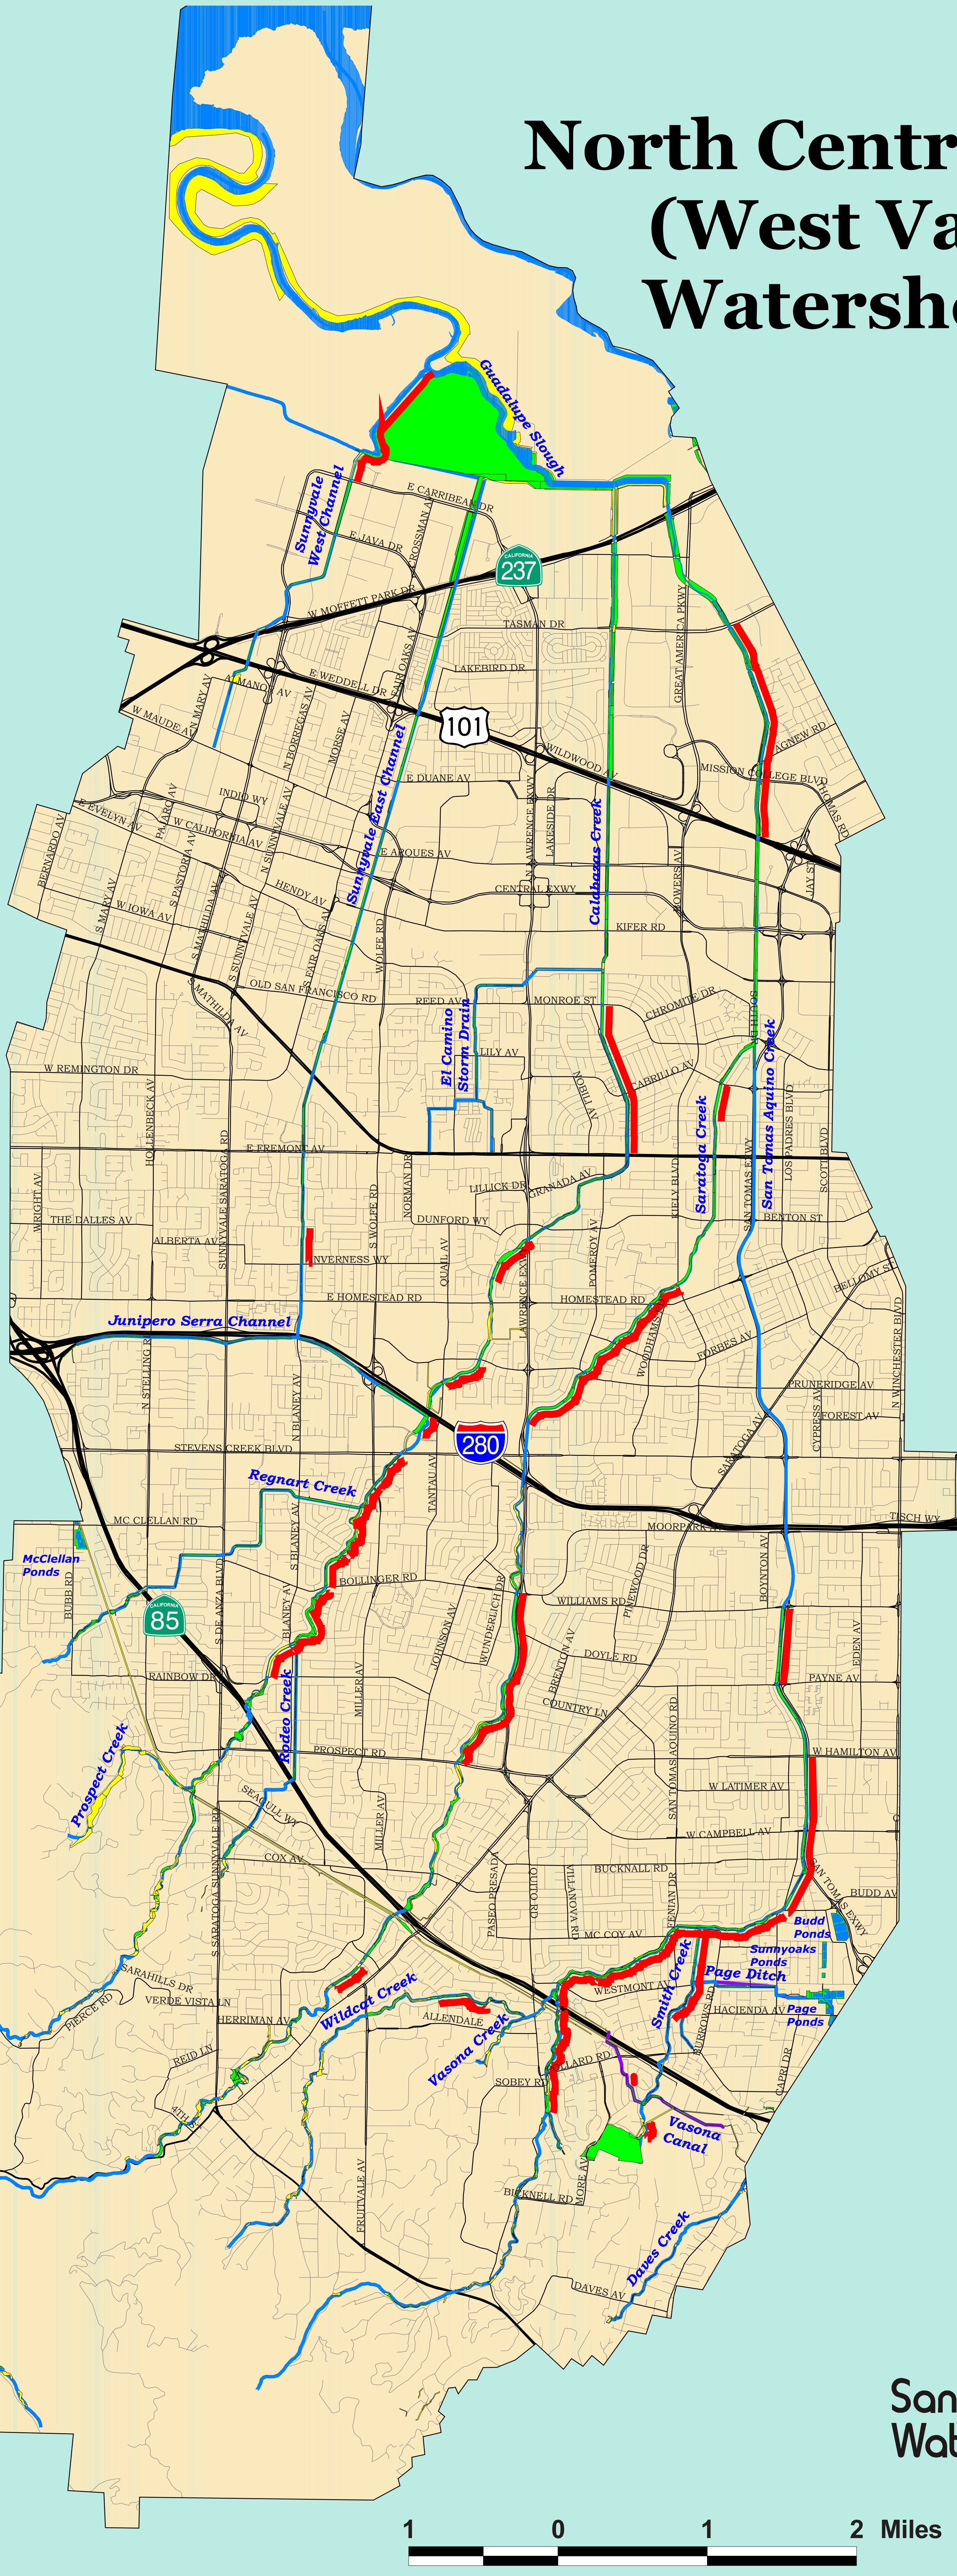

North Central Zone (West Valley Watersheds)

LEGEND

- CURRENT ADOPT A CREEK LOCATIONS (AS OF July 29, 2003)
- LANDS OF SCVWD**
- SCVWD EASEMENT
- SCVWD FEE TITLE

*Disclaimer: GIS themes are for illustration and general analysis purposes only and are not accurate to surveying or engineering standards. Information is not guaranteed to be accurate, current or complete and use of this information is your responsibility.